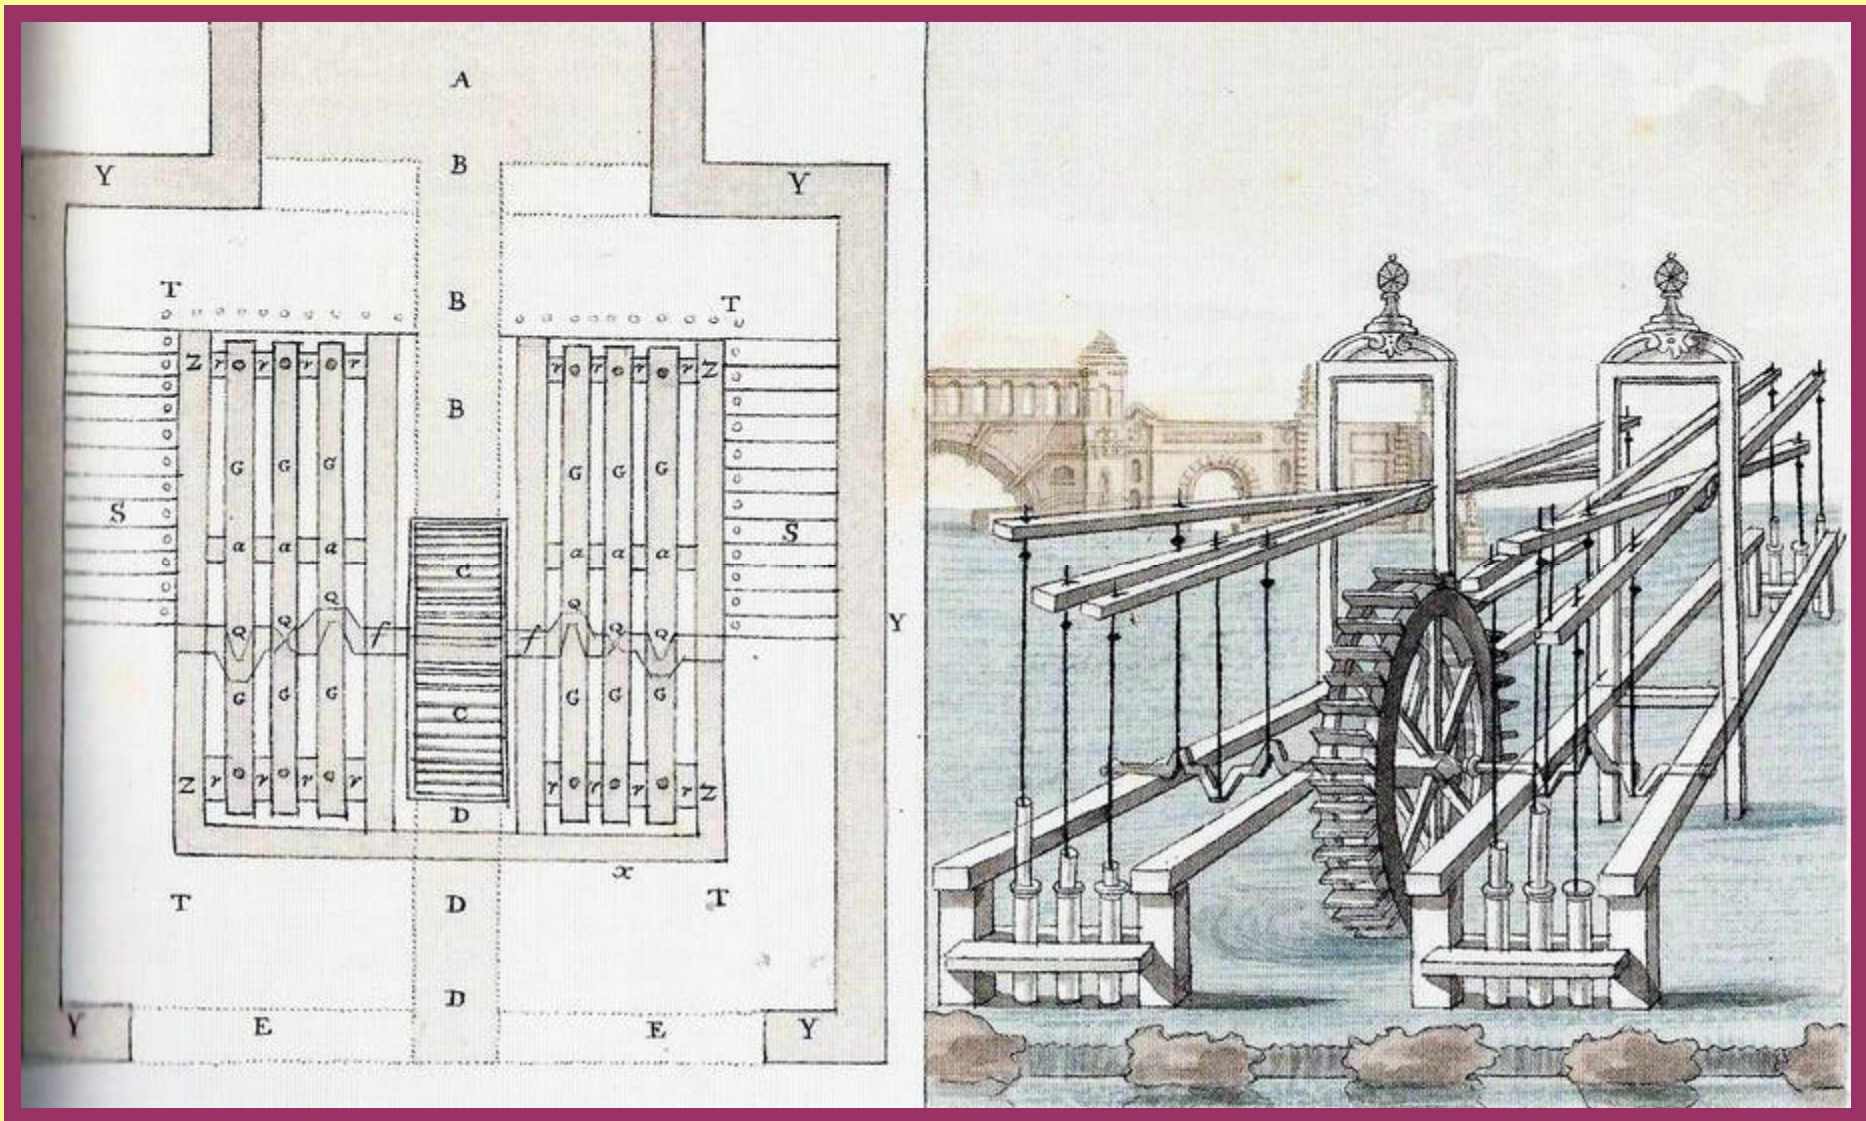

# August 2017

<b>Mon</b>	<b>Tues</b>	<b>Wed</b>	<b>Thurs</b>	<b>Fri</b>	<b>Sat</b>	<b>Sun</b>
	1	2	3	4	5	6
7	8	9	10	11	12	13
14	15	16	17	18	19	20
21	22	23	24	25	26	27
28	29	30	31			

*The Water-Powered Pump, c.1706, installed under Vanbrugh's Bridge at Blenheim Palace  
Featured in the book **Technology in the Country House**, published by Historic England*