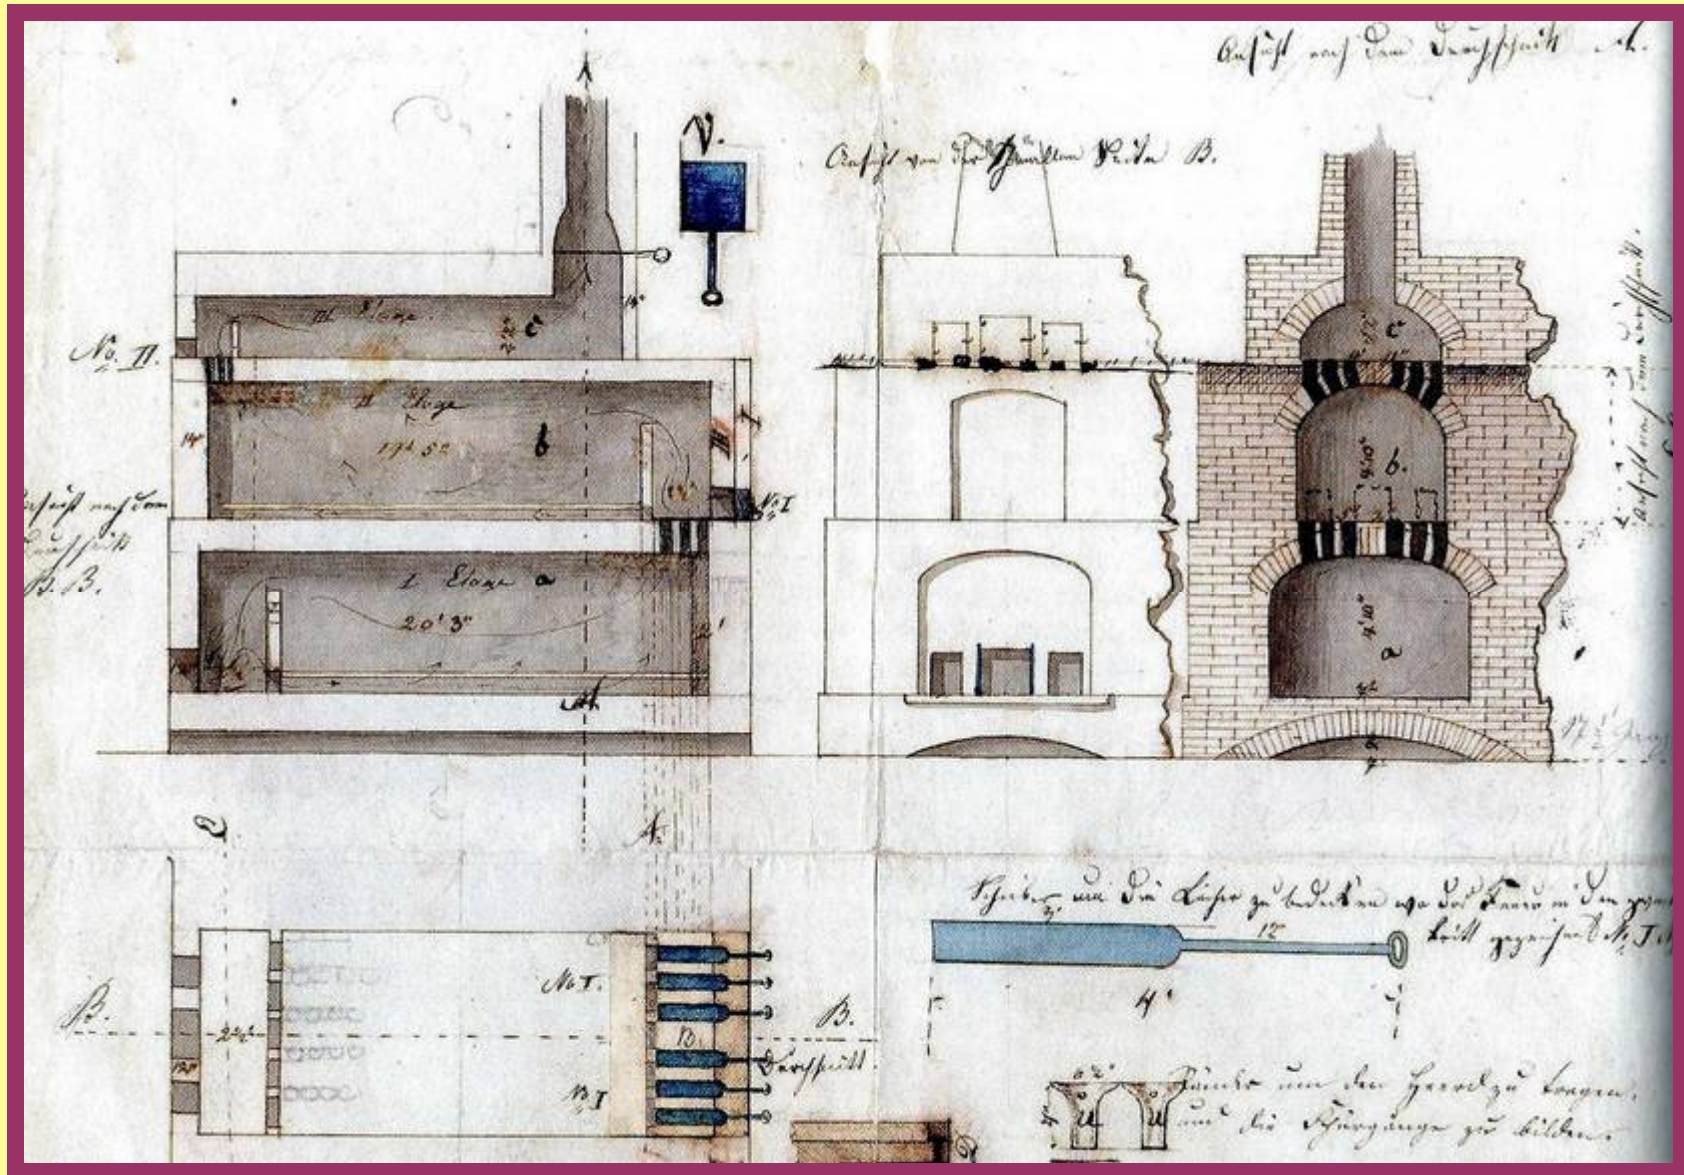

Design for a heating furnace by Tobias Christoph Feilner, Berlin, 1833

August 2017

Mon	Tues	Wed	Thurs	Fri	Sat	Sun
	1	2	3	4	5	6
7	8	9	10	11	12	13
14	15	16	17	18	19	20
21	22	23	24	25	26	27
28	29	30	31