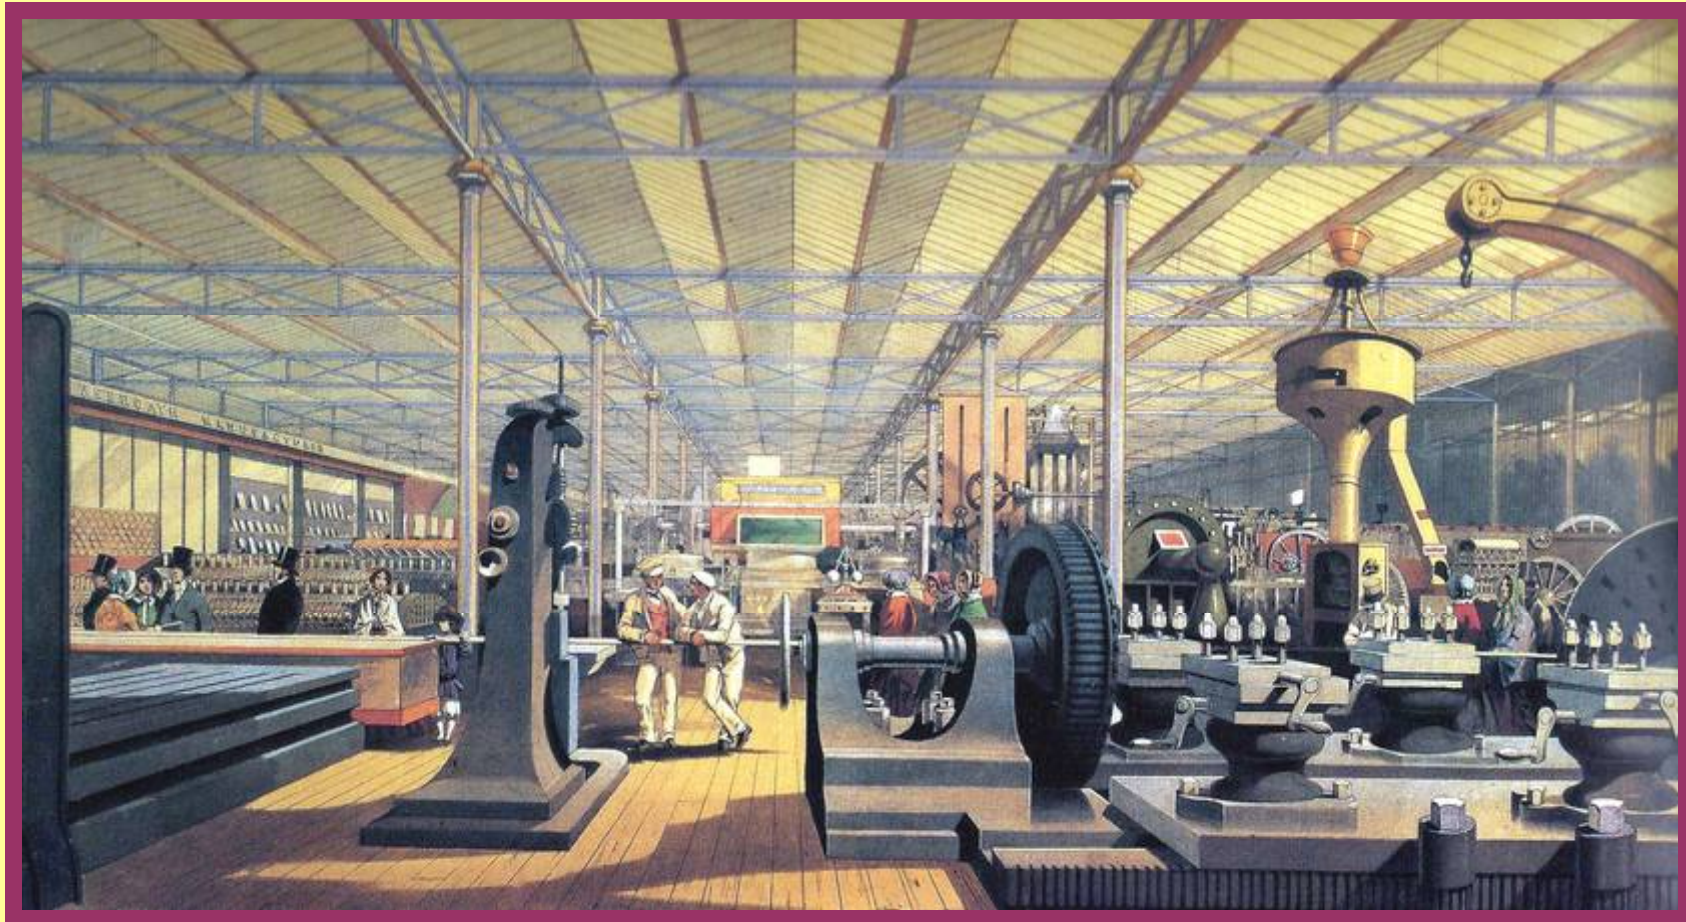

## CALENDAR FOR 2017

*The Moving Machinery Hall at the Crystal Palace Great Exhibition in Hyde Park, London, 1851*

*The Gallery at Knole in Kent with (right) the 1774 Buzaglo Heating Stove, once in the Great Hall, now in the Orangery  
The stove is featured in the book **Technology in the Country House**, published by Historic England*