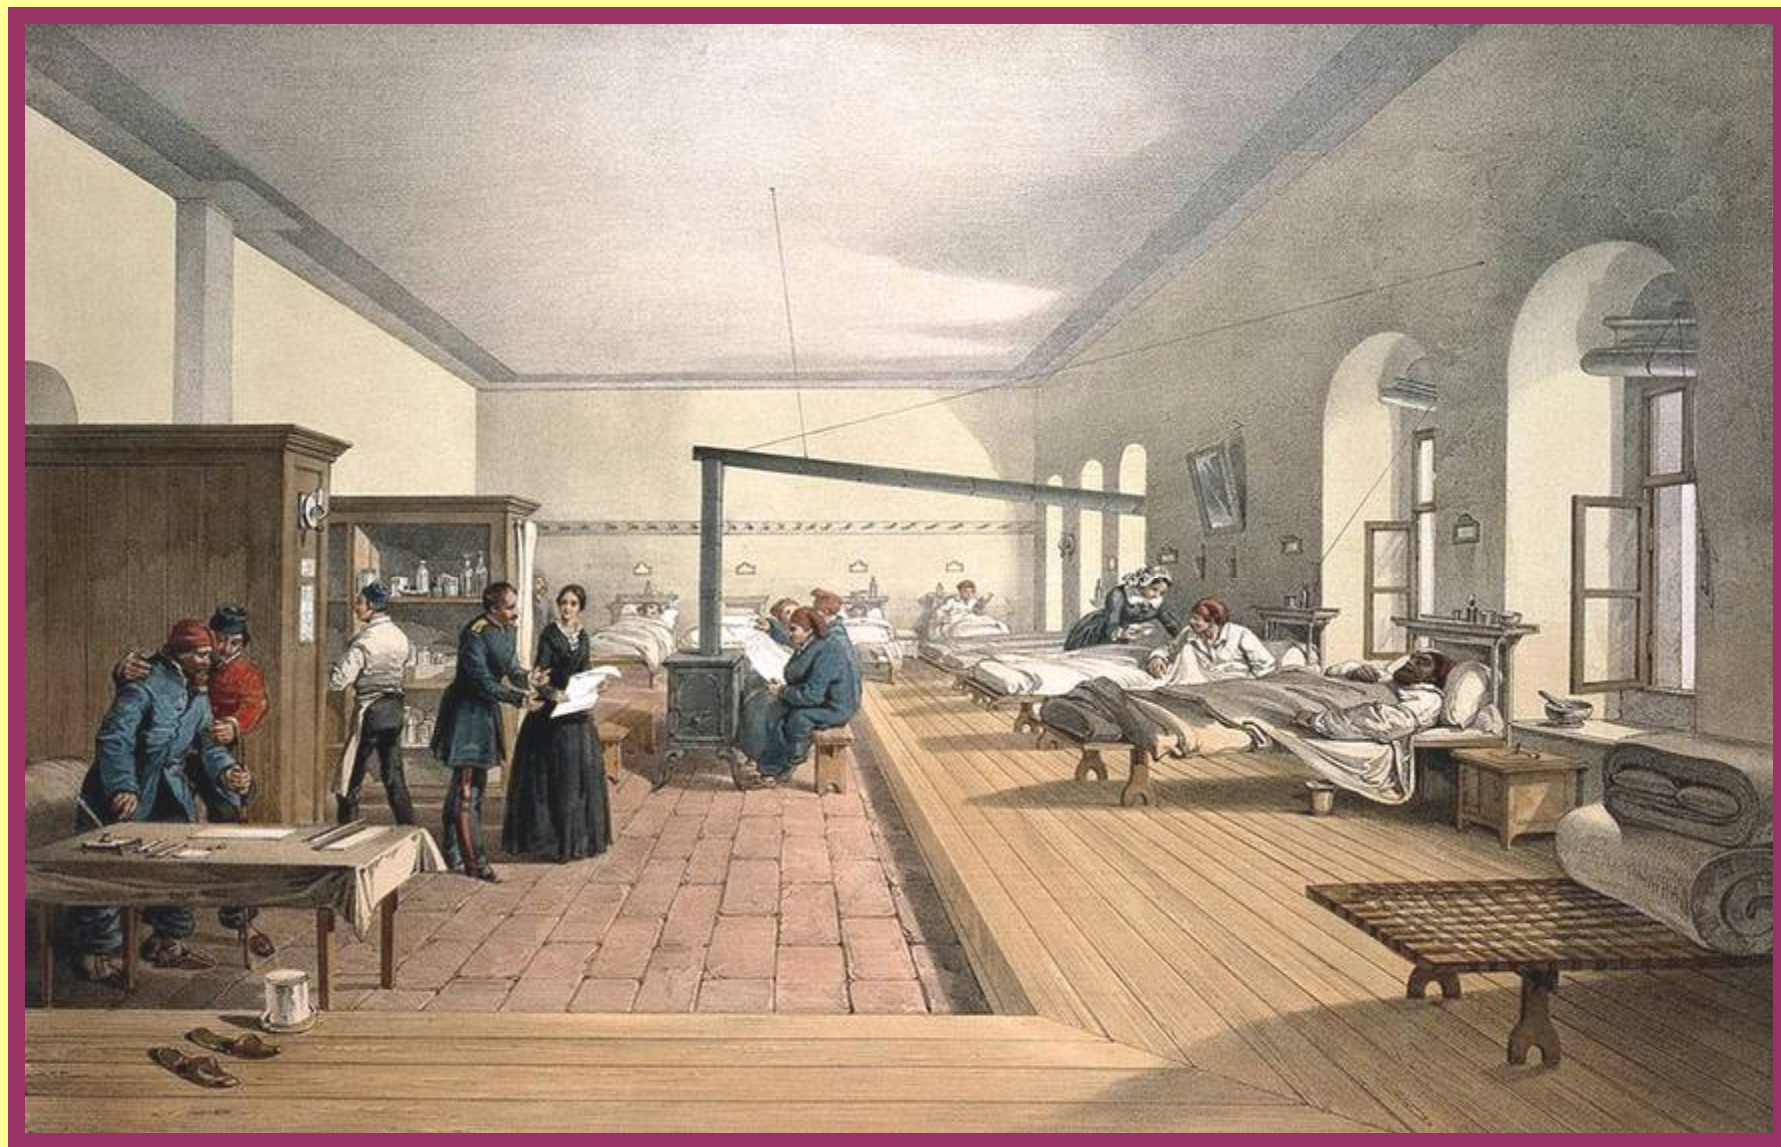

# August 2017

<b>Mon</b>	<b>Tues</b>	<b>Wed</b>	<b>Thurs</b>	<b>Fri</b>	<b>Sat</b>	<b>Sun</b>
	1	2	3	4	5	6
7	8	9	10	11	12	13
14	15	16	17	18	19	20
21	22	23	24	25	26	27
28	29	30	31			

*The Water-Powered Pump, c.1706, installed under Vanbrugh's Bridge at Blenheim Palace  
Featured in the book **Technology in the Country House**, published by Historic England*

# September 2017

Mon	Tues	Wed	Thurs	Fri	Sat	Sun
				1	2	3
4	5	6	7	8	9	10
11	12	13	14	15	16	17
18	19	20	21	22	23	24
25	26	27	28	29	30	

*Florence Nightingale inspecting a hospital ward with stove heating at Scutari in the Crimea, 1856*