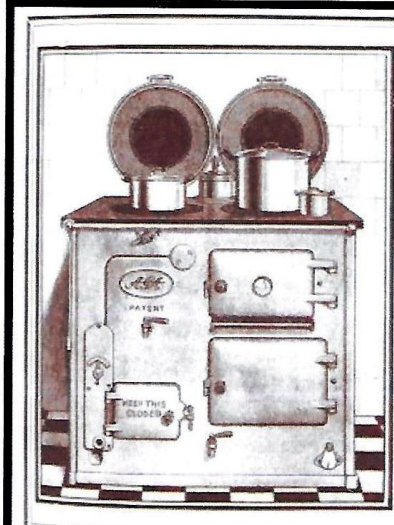

The
AGA COOKER
sets a new standard
in **ECONOMY**

Burning day and night the normal fuel consumption is 1 1/2 TONS per ANNUM. The stove requires stoking only once in 24 hours, but is always ready for cooking. The hot spots and ovens are automatically regulated to remain at the correct cooking temperatures.

Reliability is absolute

BELLS GUARANTEE THE ACCURACY OF THESE CLAIMS and confidently invite your personal investigation at the Ideal Home Exhibition, Stand No. 105, Ground Floor.

Bell's
Asbestos
and Engineering
Supplies Limited
*Bell's Works,
Slough, Bucks.*

The old style **FOR EVERY HOME THE** *and the new*

"GEEKO" TELEPHONE

THE **Servant Problem** solved by attaching these **Telephones** to your Electric Bells.

Fixed in a Few Minutes for a Few Shillings.

Of all Stores, Electricians & Ironmongers.

Or Wholesale only from the General Electric Co. (1900) Ltd., 71, Queen Victoria St., London, E.C.

General Electric "Geeko" telephone, London (top) the AGA Cooker - Bells Asbestos Eng Ltd