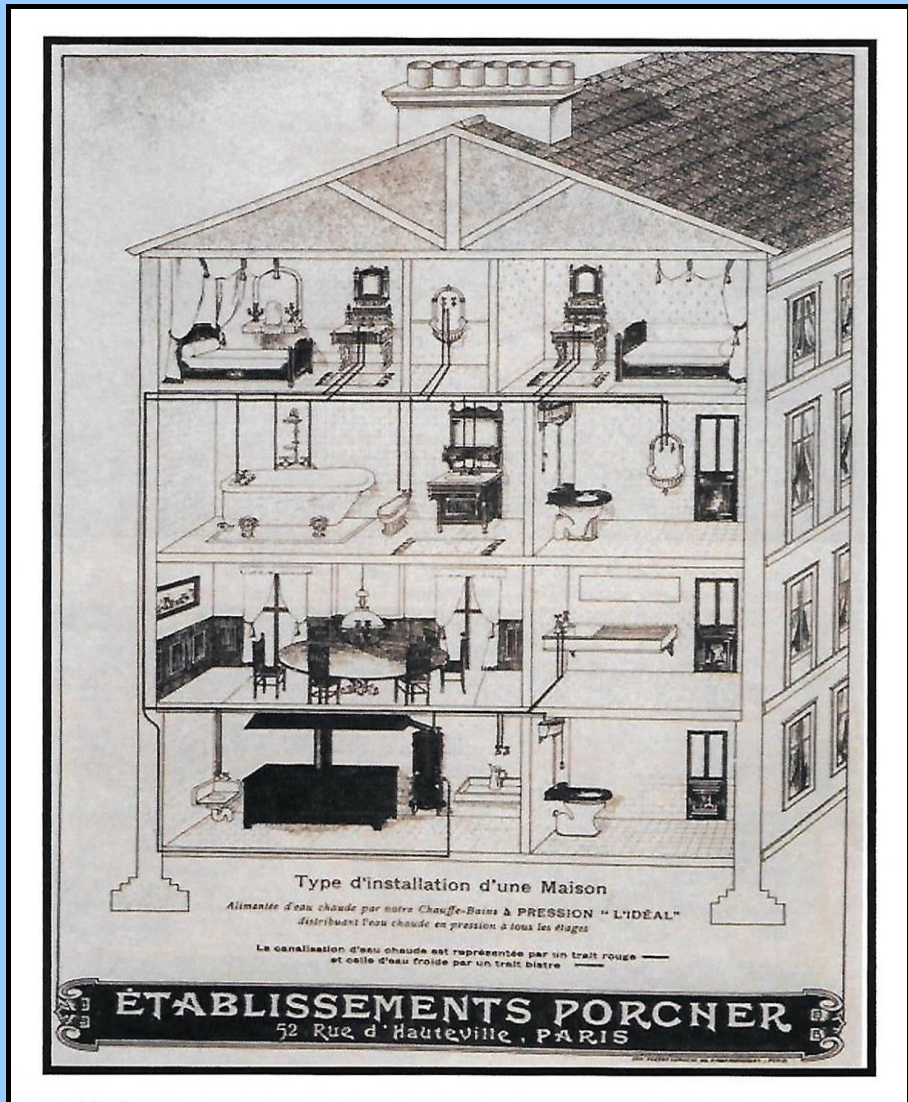

Etablissements Porcher, Paris