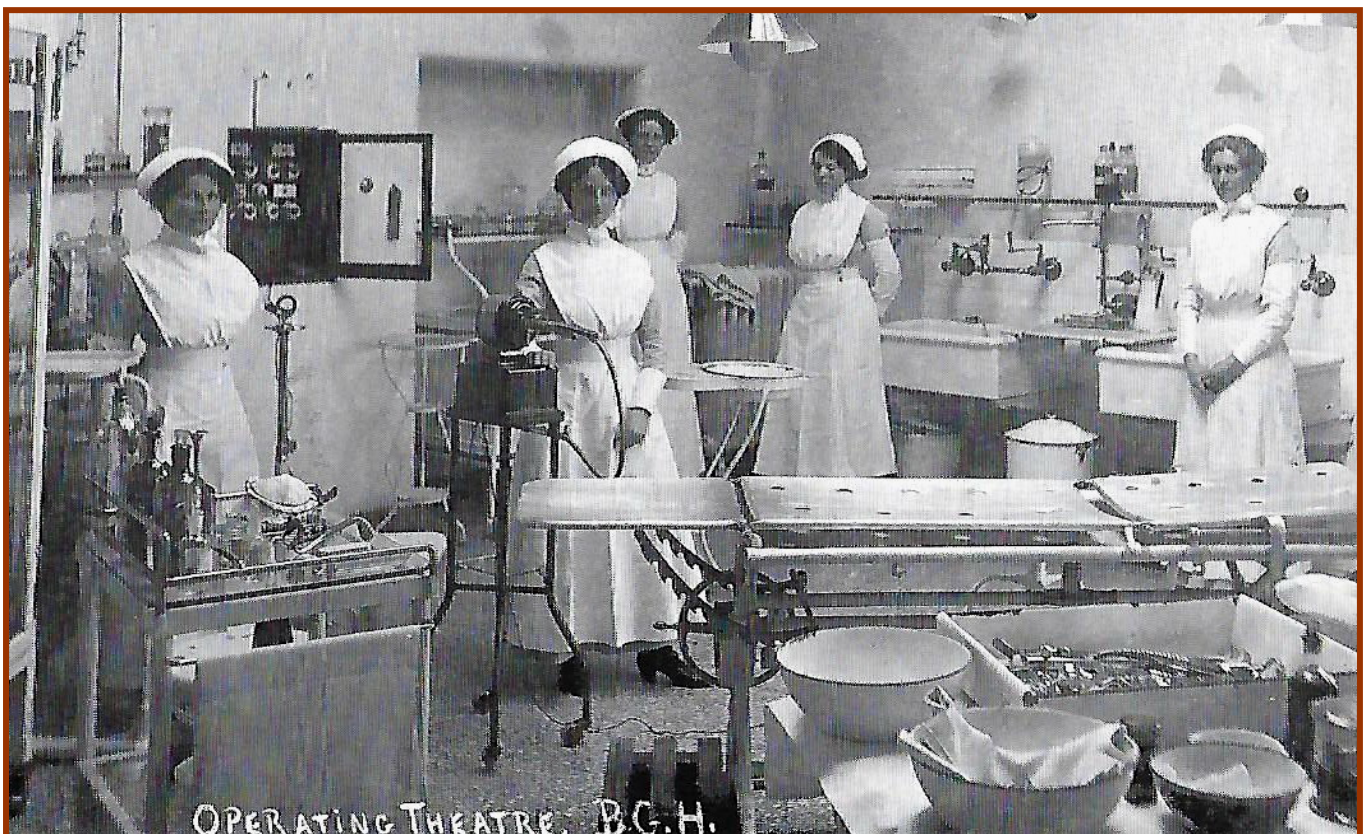

Bristol General Hospital: Electrical Switch Cabinet (left) Plumbing (right)