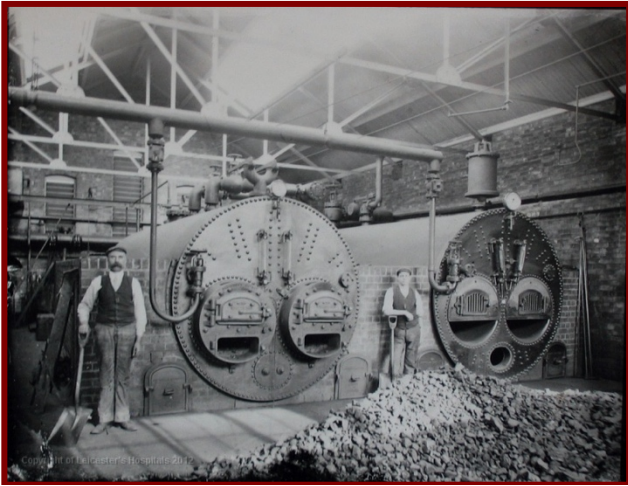

Prudhoe Operating Theatre, The Middlesex Hospital, c.1910 complete with fireplace

Royal Brompton Hospital Operating Theatre, opened 2015

HOSPITAL ENGINEERING SERVICES

Leicester Hospital Boilerhouse 1904

Installing modern boiler for Bolton NHS 2017